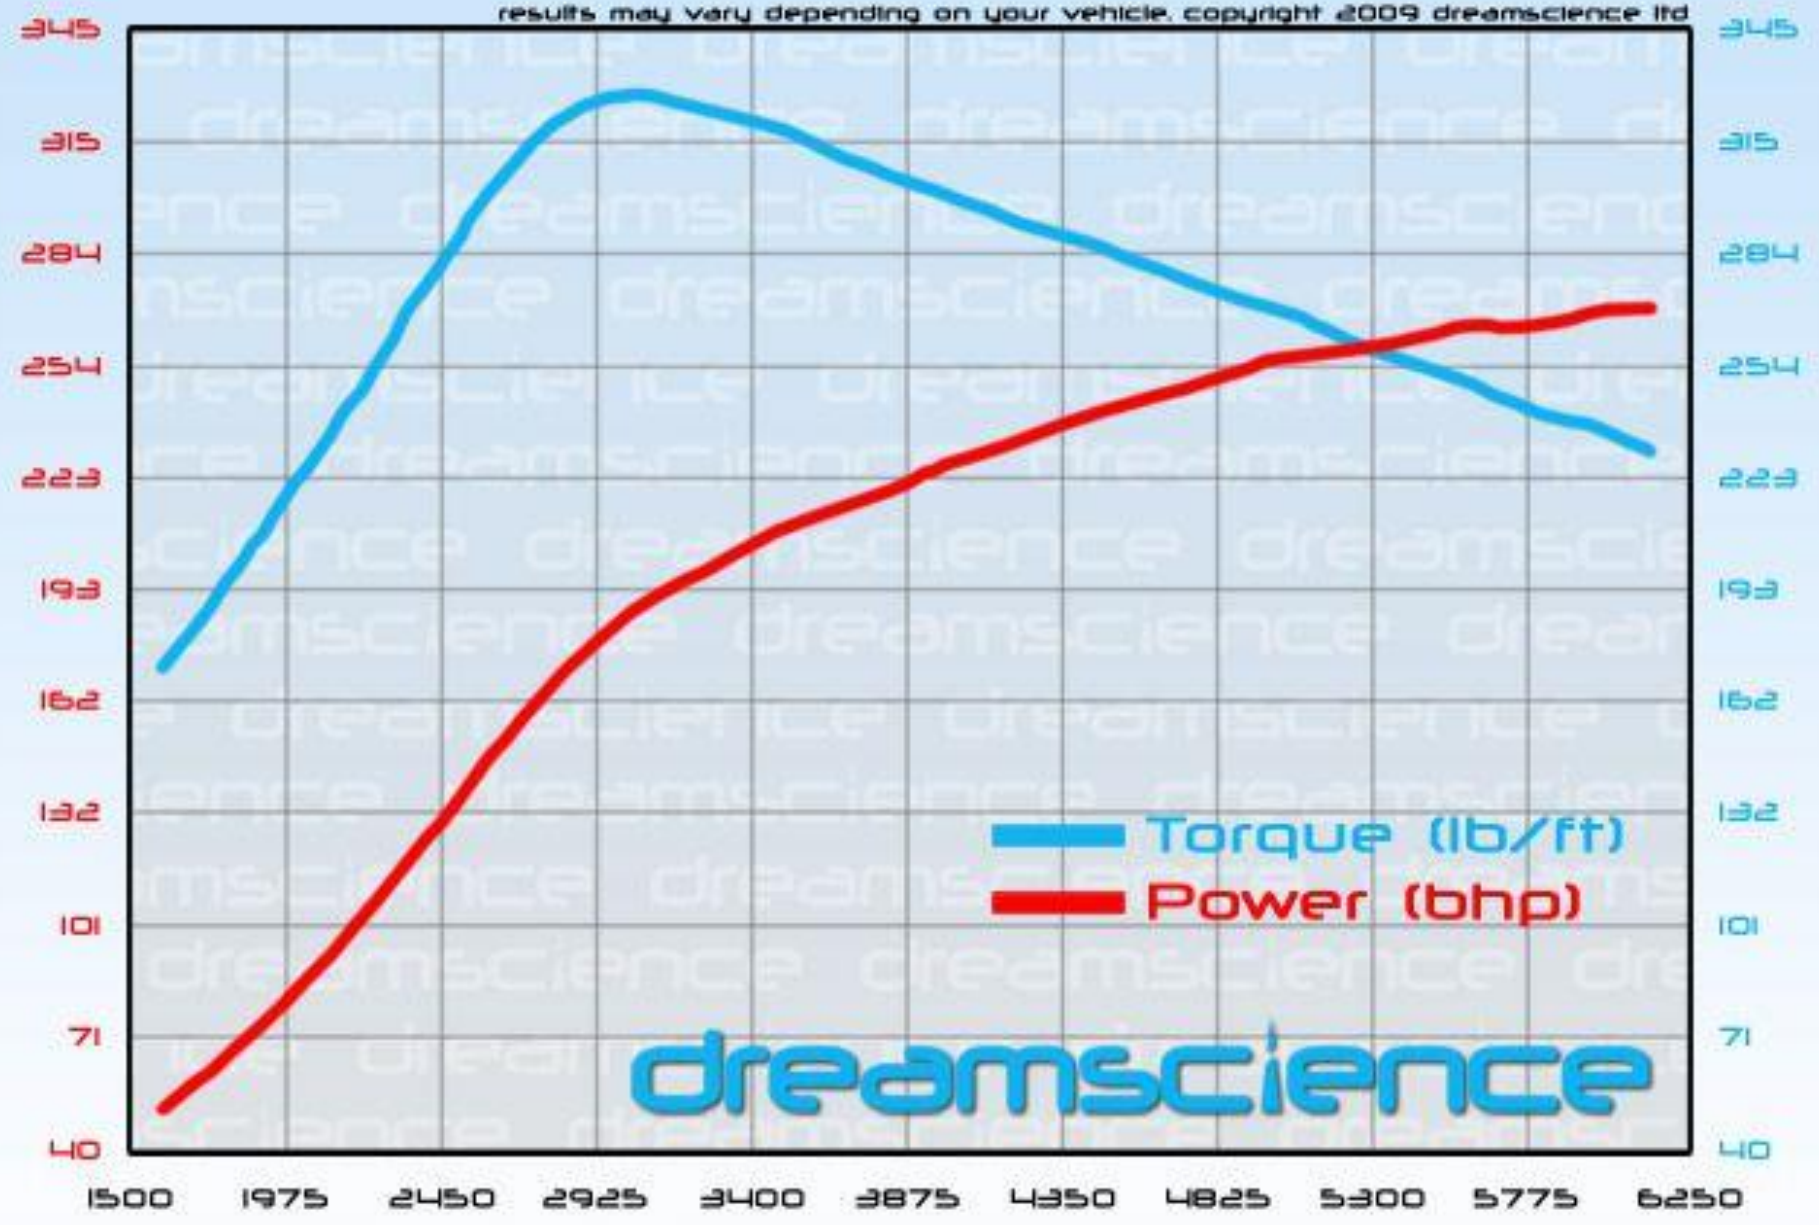

results may vary depending on your vehicle. copyright 2009 dreamscience ltd

Tune: RACE +
Vehicle: Focus ST225
Mods: n/a

dreamscience