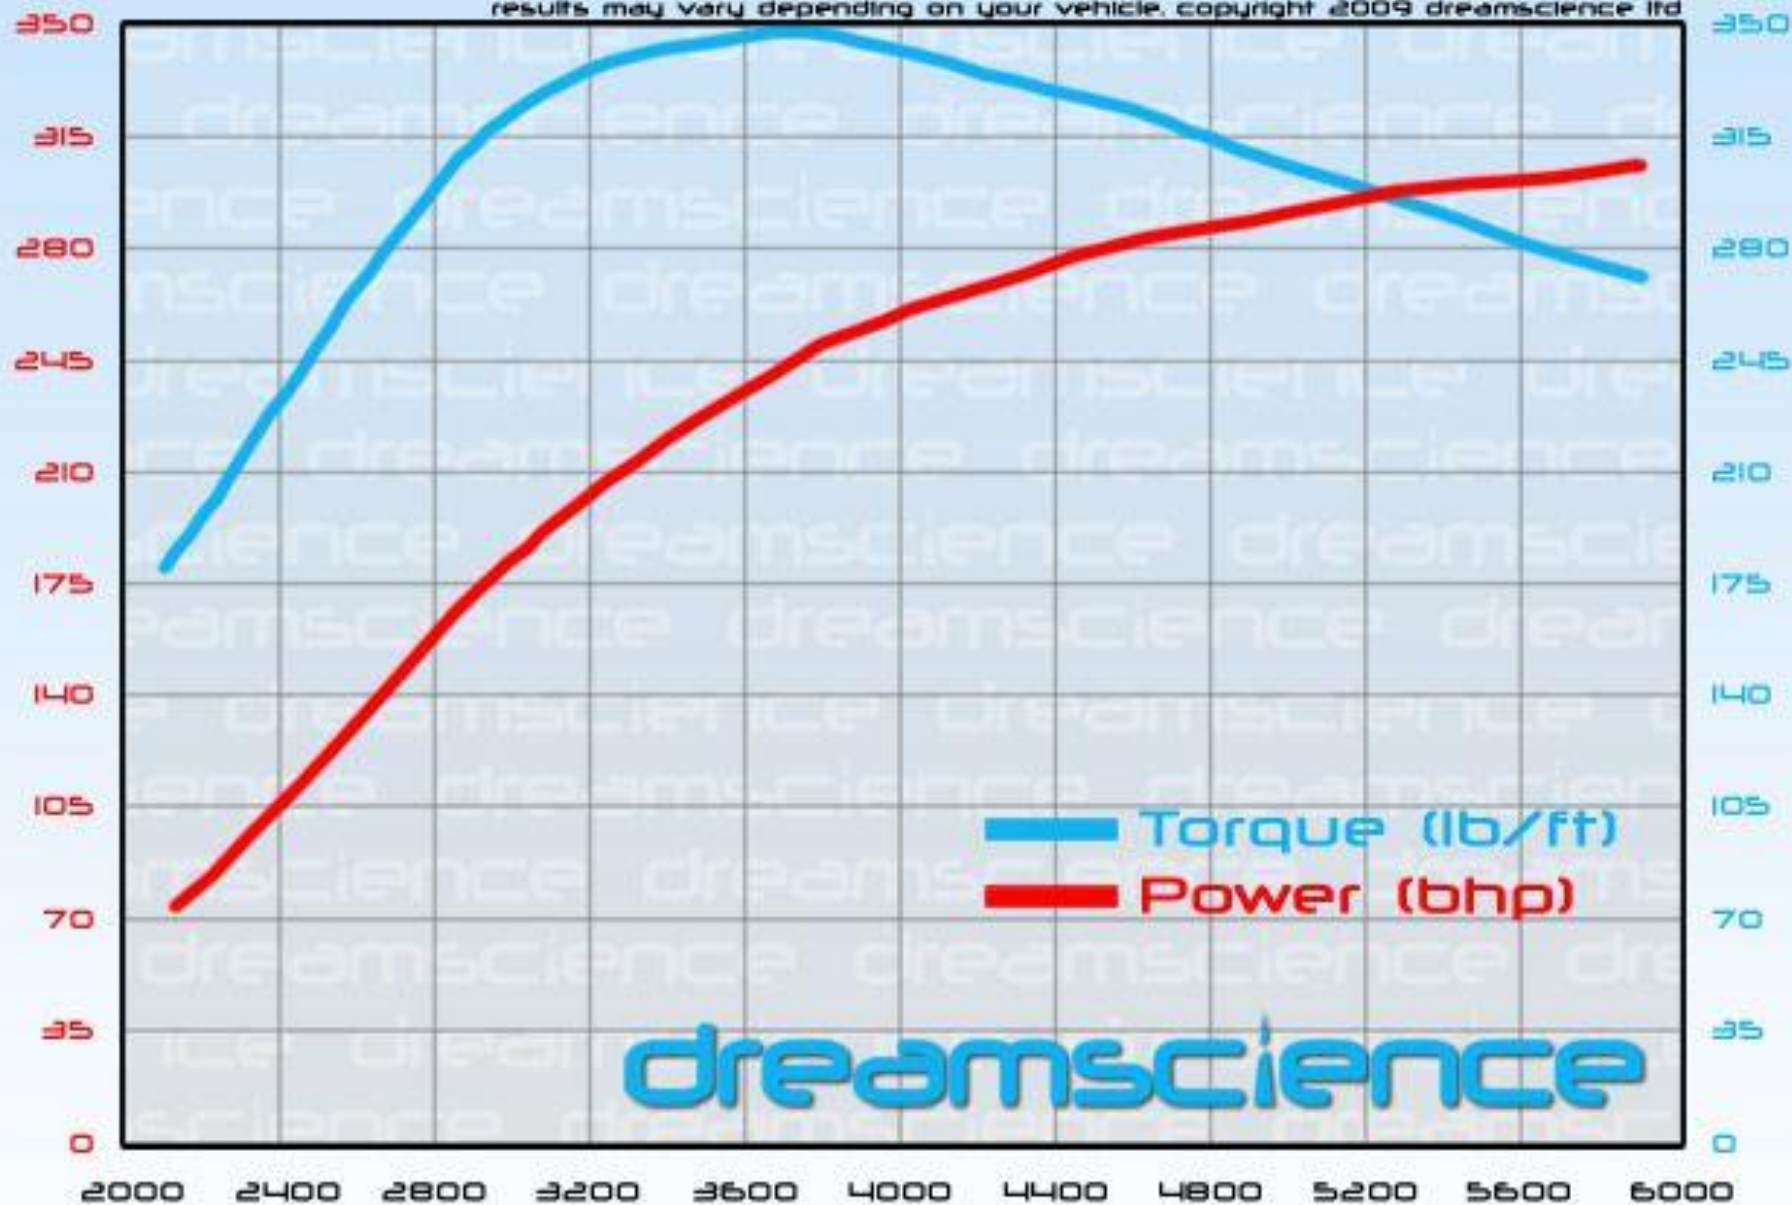

results may vary depending on your vehicle. copyright 2009 dreamscience ltd

Tune: MOD C
Vehicle: Focus ST225
Mods: 3" downpipe, Ind. kit, Intercooler